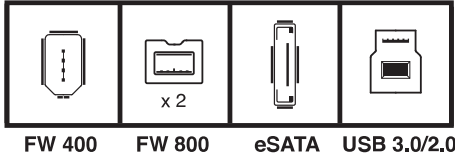

Hardware RAID

Internal 100/240v power supply

Easily selectable RAID modes: 0, 1, 3, 5, 10, SPAN

3 YEAR
ADVANCED
WARRANTY

XR4

Professional Rack Mount RAID

Interfaces

XR4
RAID

Dimensions

11.9" (303mm) x 17.3" (440mm) x 1.7" 44mm

Power

110/240V Switchable Internal Power Supply (AC Cord / No Adapter)

Warranty

3 Years Parts and Labor
3 Years Advanced Replacement
3 Years Level 1 Data Recovery